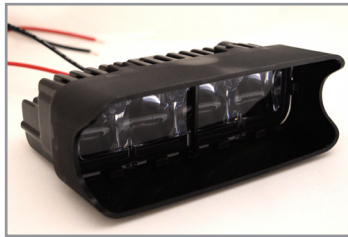

PATHWATCH® II

SAFETY LIGHT SYSTEM

AWARENESS AND SAFETY AT THE THRESHOLD

The patent pending, Pathwatch® II system projects a pair of **red stripes** across the door threshold during a variety of user definable events. Available for both Rytec System 4® Door Controllers as well as existing doors with System 3® Drive & Control. The Pathwatch II uses steady, slow flashing and fast flashing modes to indicate door activities such as door is about to close, pathway is not clear to pass, door is in automatic/faulted mode and door is closing.

Exceptional Visibility

- The light-based visual warning system appears prominently on the floor and side columns
- Increases vehicular and pedestrian safety at the threshold

Long Lasting Effectiveness

- Bright high efficiency, maintenance-free LED lights capture attention around the doorway
- LED lights provide years of trouble-free operation

Light beams from above the door on both sides

Durable LED lights and enclosure

RYTEC'S SYSTEM 4® CONTROLLER FLEXIBILITY

The flexibility offered in the System 4 Door Controller allows for a wide variety of light signaling flexibility. Standard user adjustable timers and flash rates offer distinction between various door modes and activities. Simple user access allows adjustments while maintaining other critical door functions by "rolling code" pass code protection.

Light reflects off all objects in its path

Specifications

- Multi-LED element design with precision shaped lens
- Produces a 6"-10" deep stripes along the entire width of most door openings
- 24Vdc, 6.17" L x 3.84" W x 3.04" H
- Mounts above door on each side of the opening
- One-year limited warranty for new doors; 90-day limited warranty for aftermarket installations