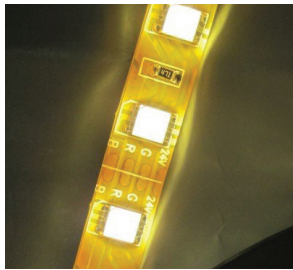

QUALITY. PERFORMANCE. RELIABILITY.

THE ORIGINAL PATHWATCH®

SAFETY LIGHT SYSTEM

Ensuring safety is critical in high-speed industrial door environments. Rytec's Pathwatch® is an effective, intuitive and completely customizable safety communication technology designed to increase threshold safety.

For added awareness and safety at the threshold, the Pathwatch lights provide advanced warning to vehicle drivers and pedestrians that the door is about to operate. Amber colored lights flash to indicate a door is about to close and red lights illuminate and remain steady to indicate a door is closing. Unlike conventional warning lights, the Pathwatch system attracts attention from nearly any angle or direction of travel - exactly when and where it is most critical.

Prominent Visibility

- The light-based visual warning system enhances vehicular and pedestrian safety at the threshold

Long Lasting Effectiveness

- High efficient, maintenance-free LED lights are bright and capture attention around the door providing years of trouble free operation

Intuitive Signaling

- Like traffic signals, the Pathwatch systems provides visual warnings around the door opening

Customizable

- Links to Rytec's System 4® door controller for complete control
- The flash rate and timing are adjustable to match the needs of high-speed door environments