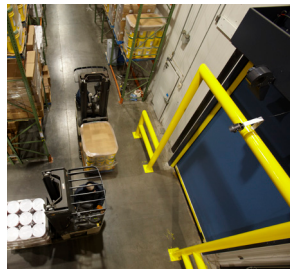

Easily seen by forklift operators