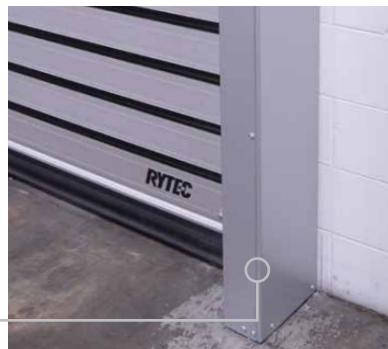

Solid Security

- Double walled aluminum slats
- Integral rubber weatherseal
- Continuous heavy-duty hinge system

Low Clearance & Headroom

- Low profile side columns require only 6.5 inches of side room clearance
- The low lintel design requires only 10 inches of headroom clearance

Ultra Quiet

- High-performance technology and low headroom track offer a quiet and unobtrusive operation

Unparalleled Performance

- Variable speed AC drive system - with soft acceleration and deceleration - smooths out routine stops and starts

Energy Efficient & Tight Seal

- Aluminum slats and durable rubber membrane provides a 100% seal against dust, drafts and inclement weather

QUALITY. PERFORMANCE. RELIABILITY.

RYTECDOORS.COM