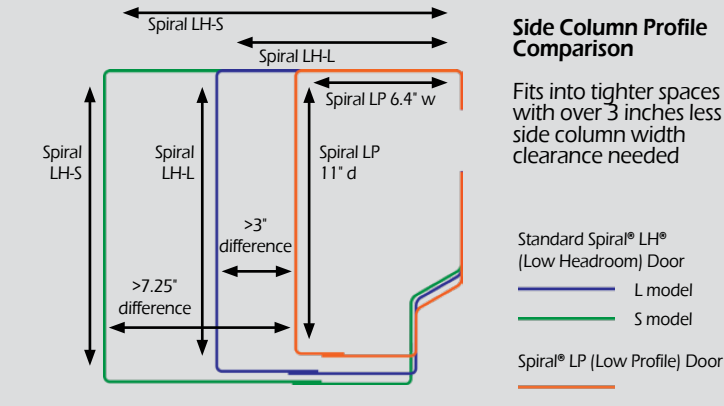

### Safety is Standard

- Advanced<sup>3</sup> Light Curtain Safety System
- Pathwatch® Safety Light System
- Electric reversing edge
- Ry-Wi® Wireless System

Pathwatch warning lights red when closing, amber when about to close

### Architectural Styling

- Sleek double-walled aluminum slats are 6 inches high with an integral weatherseal between each panel
- Durable 'Rytec silver' powder coated finish\* is UV-stable and resists rust, corrosion and fingerprints