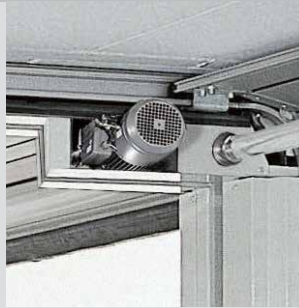

Unique Track Design

- Special track design allows door to fit in low headroom areas with as little as 10 inches of clearance above the door opening
- Compact, variable speed motor with soft acceleration and deceleration and braking for smooth starts and stops

Variable speed motor

Architectural Styling

- Sleek double-walled aluminum slats are 6 inches high with an integral weatherseal between each panel
- Durable 'Rytec silver' powder coated finish* is UV-stable and resists rust, corrosion and fingerprints